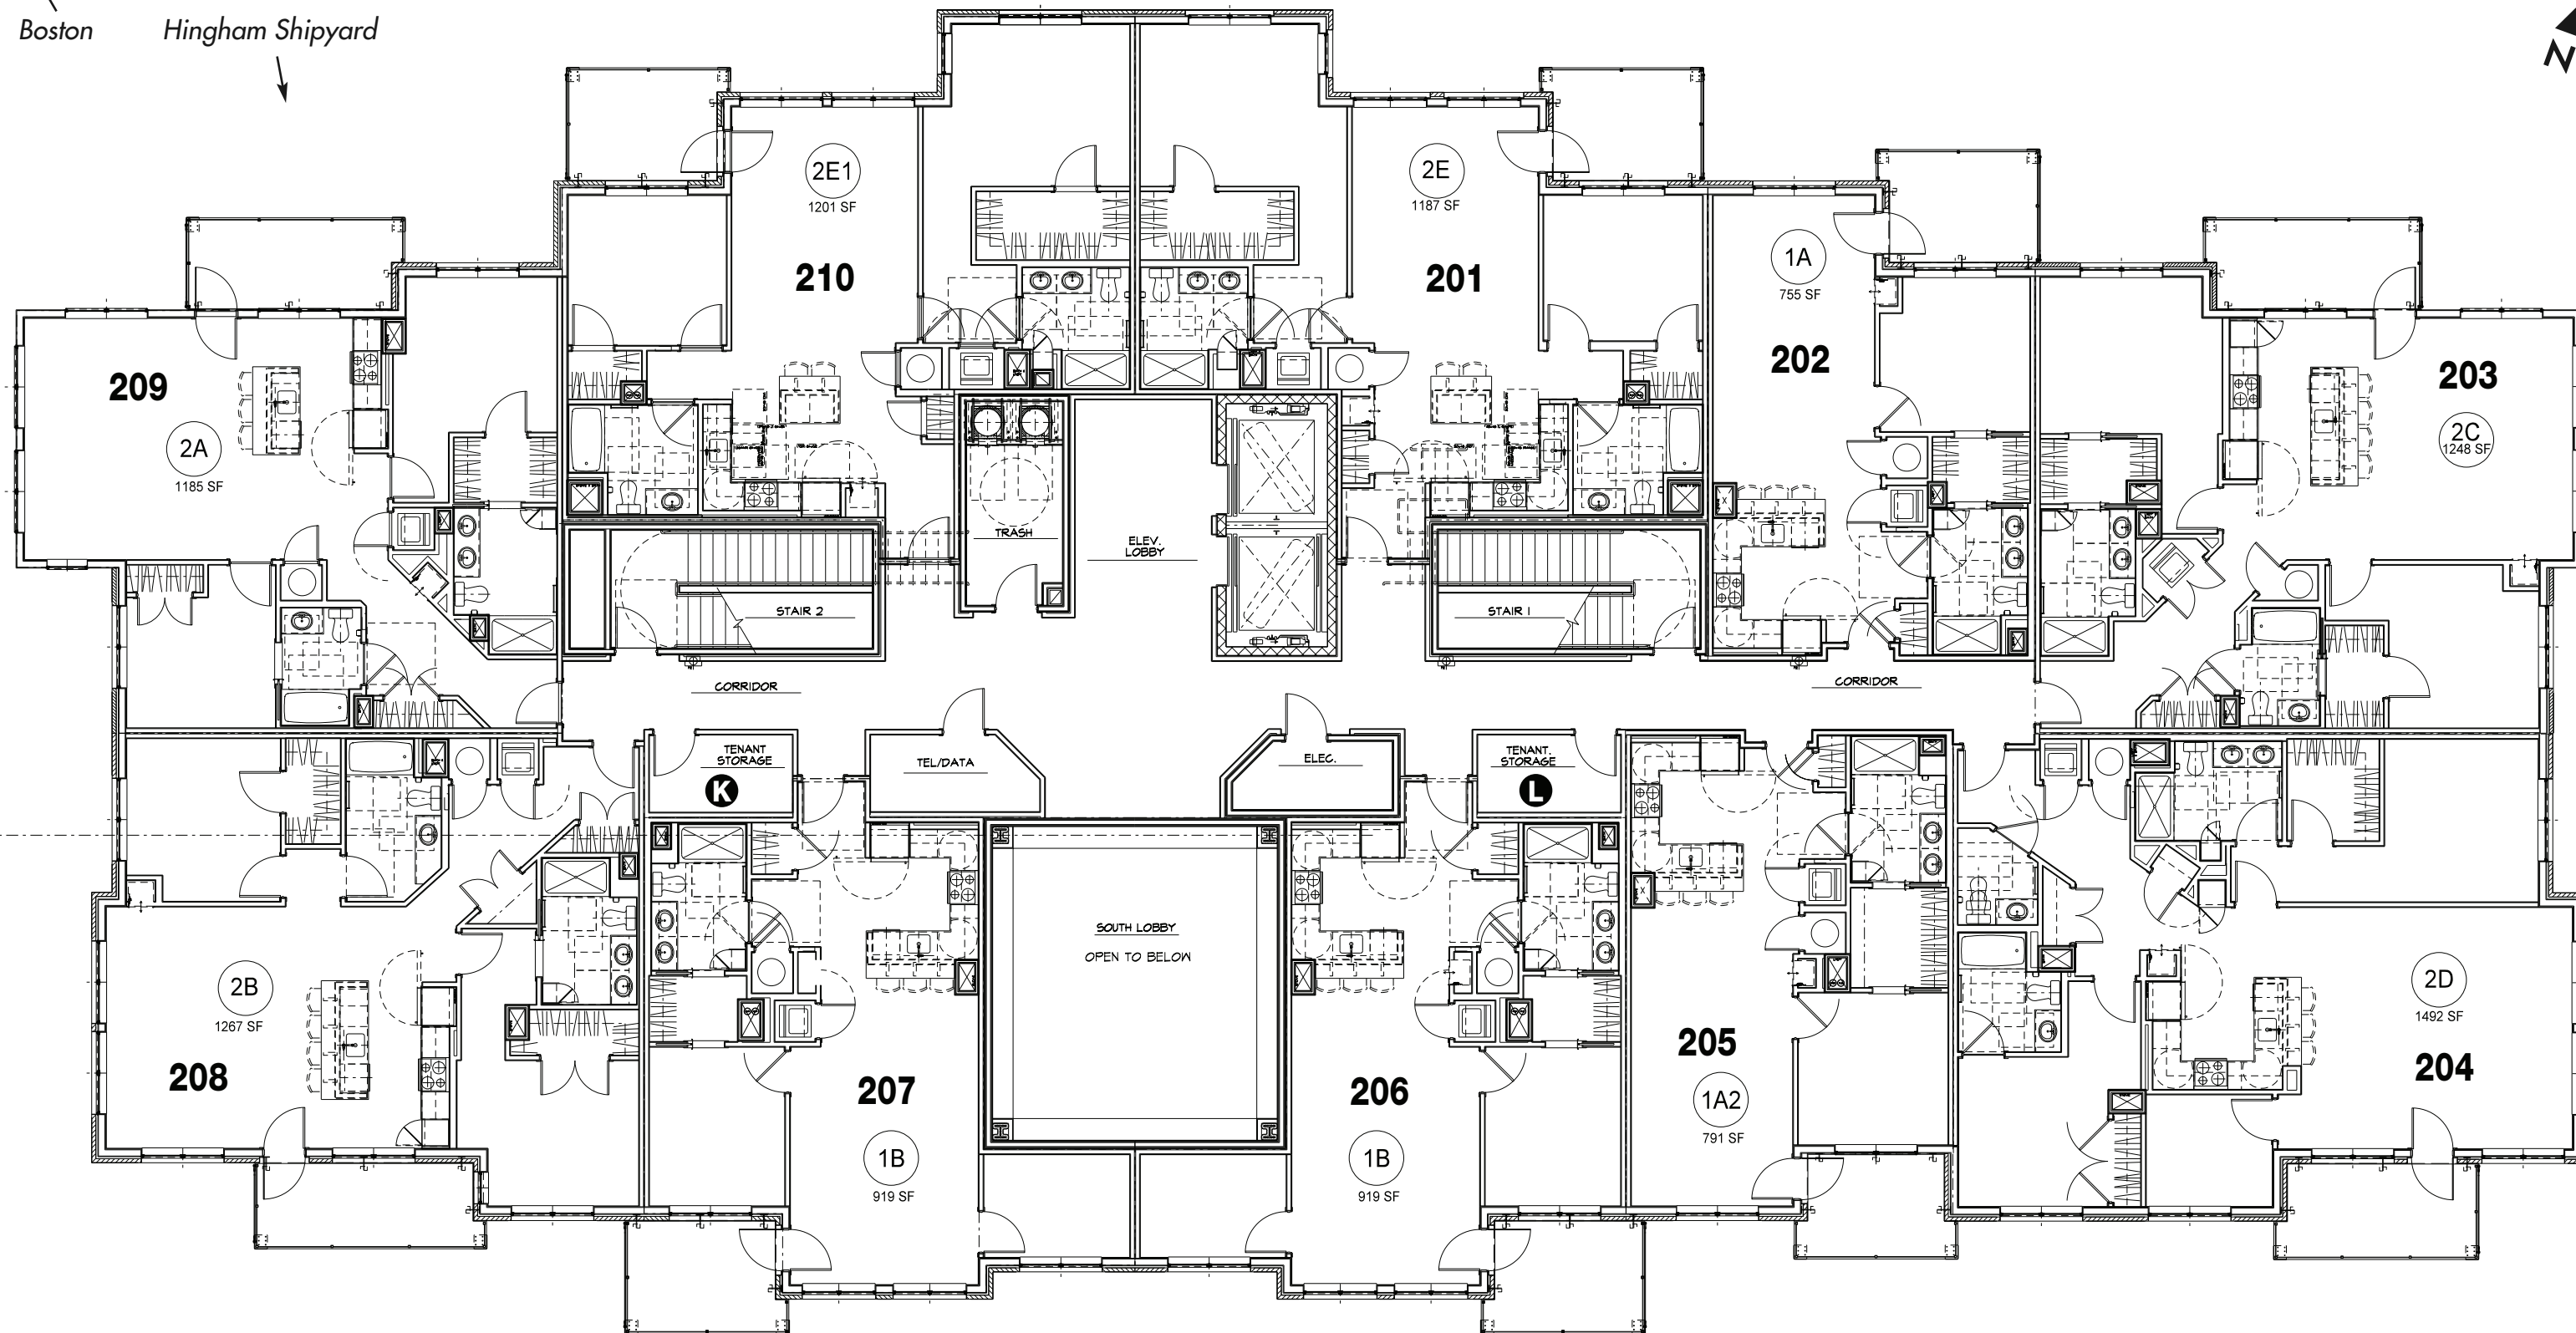

Boston
Hingham Shipyard

FLOORPLAN | LEVEL 2

SEASCAPE
AT WEYMOUTH

visit our new model home at
SEASCAPE AT WEYMOUTH
130 Broad Reach
North Weymouth, MA

exclusive sales agent
AMY TOTH
(617) 283-1464
amytoth@coastalmoves.com

These floorplans are preliminary. All layouts are subject to change and all measurements are approximate.

seascapeatweymouth.com