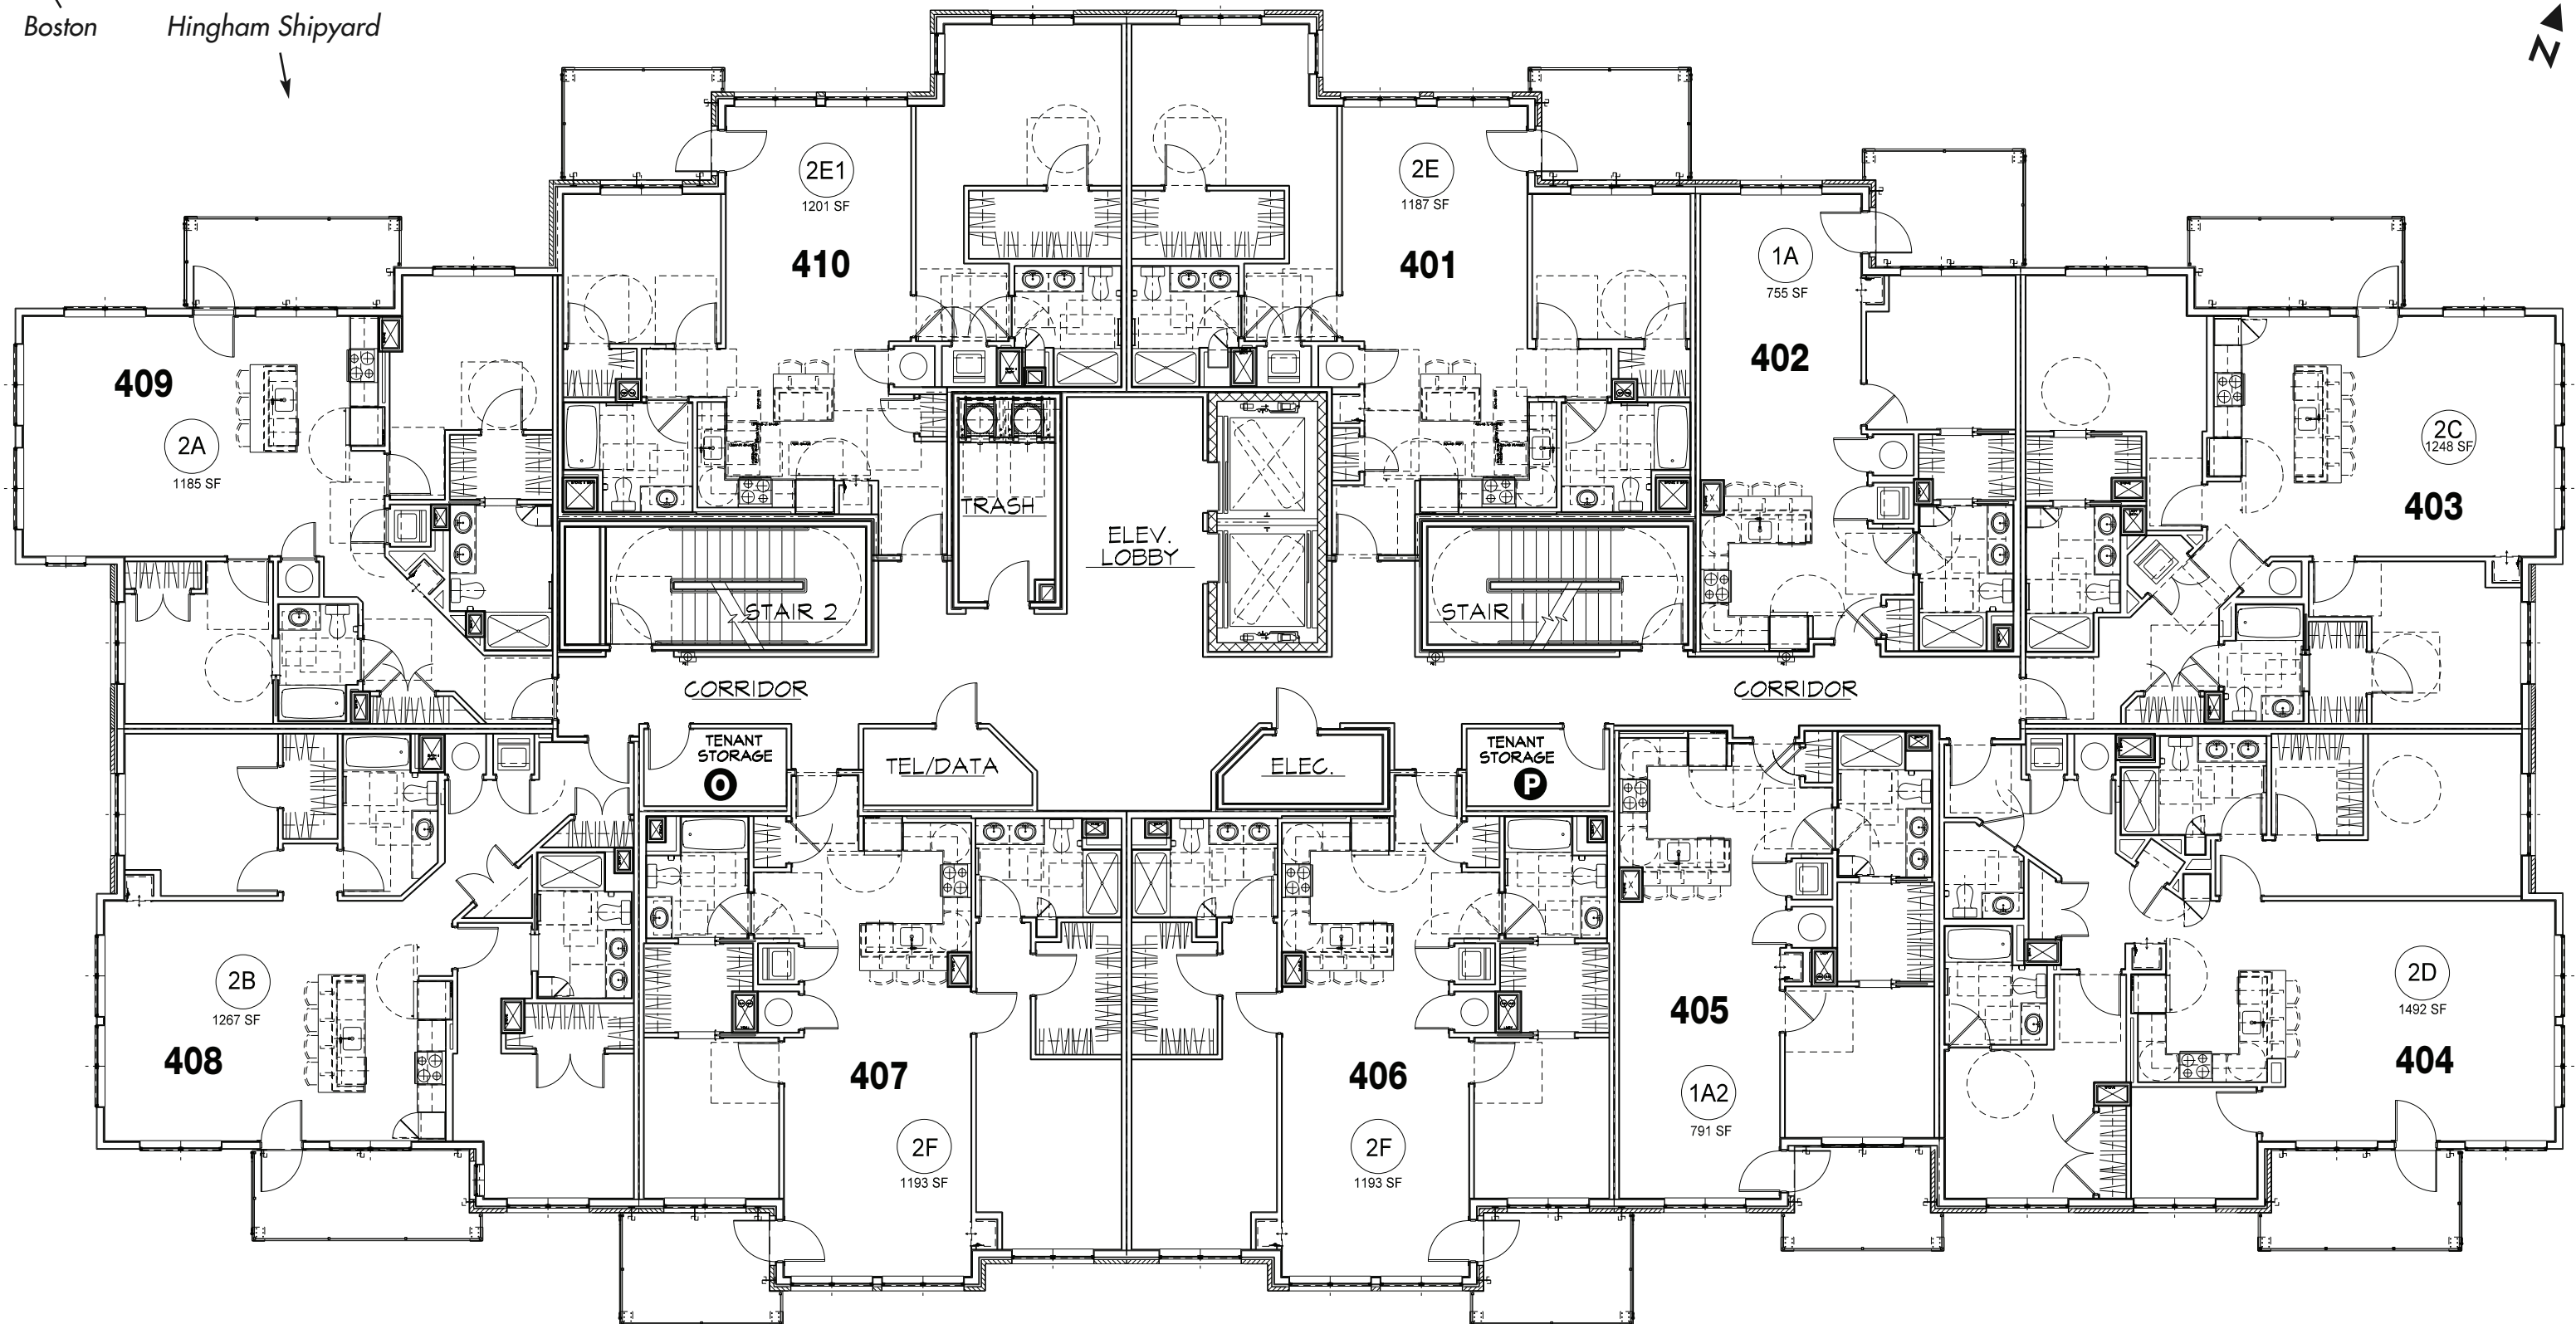

## FLOORPLAN | LEVEL 4

**SEASCAPE**  
AT WEYMOUTH

visit our new model home at  
SEASCAPE AT WEYMOUTH  
130 Broad Reach  
North Weymouth, MA

exclusive sales agent  
AMY TOTH  
(617) 283-1464  
amytoth@coastalmoves.com

These floorplans are preliminary. All layouts are subject to change and all measurements are approximate.

[seascapeatweymouth.com](http://seascapeatweymouth.com)